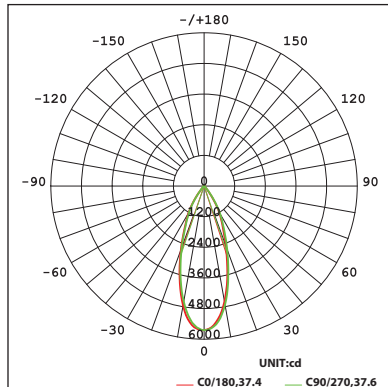

Standards: IP65 rated, ETL & cETL Wet location listed
 Energy Star® 2.2 rated, Title 24 JA8-2016 Compliant

Warranty: 5 year WAC Lighting guaranteed warranty

BEAM ANGLES

FINISHES

Beam Angle	Color Temp	CRI	Reference Lumens	Output ¹ CBCP	Efficacy (Lm/W)	
S Spot 16°	927	2700K	90	2820	18842	81
	827	2700K	85	3385	22608	97
	930	3000K	90	2925	19543	84
	830	3000K	85	3535	23632	101
	835	3500K	85	3630	24255	104
N Narrow 28°	840	4000K	85	3665	24490	105
	927	2700K	90	2800	7992	80
	827	2700K	85	3360	9589	96
	930	3000K	90	2900	8290	83
	830	3000K	85	3510	10024	100
F Flood 38°	835	3500K	85	3600	10288	103
	840	4000K	85	3635	10388	104
	927	2700K	90	2825	5451	81
	827	2700K	85	3390	6540	97
	930	3000K	90	2930	5654	84
F Flood 38°	830	3000K	85	3545	6836	101
	835	3500K	85	3640	7017	104
	840	4000K	85	3675	7085	105

Reference output shows 35W output aimed straight up or down. Multiply by 0.7 to determine output for 22W combinations.

Tube Architectural

6" Ceiling Mount

DS-CD06 | DS-CD0622

Fixture Type: _____

Project: _____

Polar Candela Distribution Charts

Samples shown with a 35W fixture set to 3000K and 90 CRI.

Spot Beam: 16° Beam

Narrow Flood Beam: 28° Beam

Flood Beam: 38° Beam

Unified Glare Rating (UGR) Table

UGR values shown are calculated for an optic at 3000K and 90 CRI.