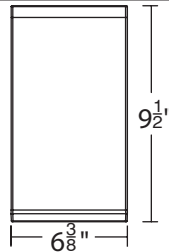

PRODUCT DESCRIPTION

The latest energy efficient LED technology in an appealing cylindrical profile delivers accent and wall wash lighting. Comes in various light distribution and beam angle options.

SPECIFICATIONS

Construction: Durable die-cast aluminum construction
Mounting: Ceiling mounted pendant

Light Source: High output 3-step Mac Adam Ellipse COB
Rated life of 60,000 hours at L70

Input: Universal 120-277V AC 50/60 Hz

Dimming: Electronic low voltage (ELV) : 100 - 5%
0-10V: 100 - 1%

Maximum Delivered Intensity: Up to 24490 cd (Spot 16°, 4000K, CRI 85)
Maximum Delivered Output: Up to 3675 lm (Flood 38°, 4000K, CRI 85)
Operating Temperature: -13°F to 122°F (-25°C to 50°C)

Standards: IP65 rated, ETL & cETL Wet location listed
Energy Star® 2.2 rated, Title 24 JA8-2016 Compliant

Warranty: 5 year WAC Lighting guaranteed warranty

BEAM ANGLES

FINISHES

Beam Angle	Color Temp	CRI	Reference Lumens	Output¹ CBCP	Efficacy (Lm/W)	
S Spot 16°	927	2700K	90	2820	18842	81
	827	2700K	85	3385	22608	97
	930	3000K	90	2925	19543	84
	830	3000K	85	3535	23632	101
	835	3500K	85	3630	24255	104
N Narrow 28°	840	4000K	85	3665	24490	105
	927	2700K	90	2800	7992	80
	827	2700K	85	3360	9589	96
	930	3000K	90	2900	8290	83
	830	3000K	85	3510	10024	100
F Flood 38°	835	3500K	85	3600	10288	103
	840	4000K	85	3635	10388	104
	927	2700K	90	2825	5451	81
	827	2700K	85	3390	6540	97
	930	3000K	90	2930	5654	84
F Flood 38°	830	3000K	85	3545	6836	101
	835	3500K	85	3640	7017	104
	840	4000K	85	3675	7085	105

Reference output shows 35W output aimed straight up or down. Multiply by 0.7 to determine output for 22W combinations.