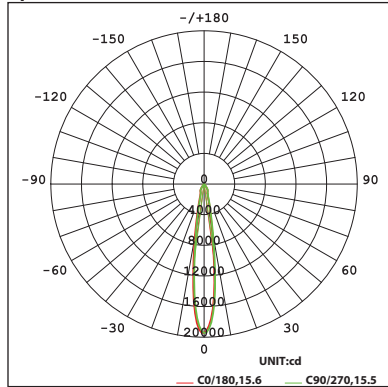

Standards: IP65 rated, ETL & cETL Wet location listed
 Energy Star® 2.2 rated, Title 24 JA8-2016 Compliant

Warranty: 5 year WAC Lighting guaranteed warranty

BEAM ANGLES

FINISHES

Beam Angle	Color Temp	CRI	Reference Lumens	Output ¹ CBCP	Efficacy (Lm/W)	
S Spot 16°	927	2700K	90	2820	18842	81
	827	2700K	85	3385	22608	97
	930	3000K	90	2925	19543	84
	830	3000K	85	3535	23632	101
	835	3500K	85	3630	24255	104
N Narrow 28°	840	4000K	85	3665	24490	105
	927	2700K	90	2800	7992	80
	827	2700K	85	3360	9589	96
	930	3000K	90	2900	8290	83
	830	3000K	85	3510	10024	100
F Flood 38°	835	3500K	85	3600	10288	103
	840	4000K	85	3635	10388	104
	927	2700K	90	2825	5451	81
	827	2700K	85	3390	6540	97
	930	3000K	90	2930	5654	84
F Flood 38°	830	3000K	85	3545	6836	101
	835	3500K	85	3640	7017	104
	840	4000K	85	3675	7085	105

Reference output shows 35W output aimed straight up or down. Multiply by 0.7 to determine output for 22W combinations.

Tube Architectural

6" Ceiling Mount

DS-CD06 | DS-CD0622

Fixture Type: _____

Project: _____

Polar Candela Distribution Charts

Samples shown with a 35W fixture set to 3000K and 90 CRI.

Spot Beam: 16° Beam

Narrow Flood Beam: 28° Beam

Flood Beam: 38° Beam

Unified Glare Rating (UGR) Table

UGR values shown are calculated for an optic at 3000K and 90 CRI.