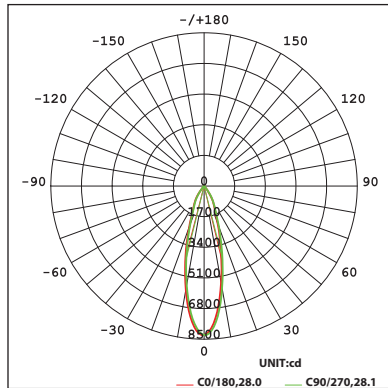

Standards: IP65 rated, ETL & cETL Wet location listed
 Energy Star® 2.2 rated, Title 24 JA8-2016 Compliant

Warranty: 5 year WAC Lighting guaranteed warranty

BEAM ANGLES

FINISHES

Beam Angle	Color Temp	CRI	Reference Lumens	Output ¹ CBCP	Efficacy (Lm/W)	
S Spot 16°	927	2700K	90	2820	18842	81
	827	2700K	85	3385	22608	97
	930	3000K	90	2925	19543	84
	830	3000K	85	3535	23632	101
	835	3500K	85	3630	24255	104
N Narrow 28°	840	4000K	85	3665	24490	105
	927	2700K	90	2800	7992	80
	827	2700K	85	3360	9589	96
	930	3000K	90	2900	8290	83
	830	3000K	85	3510	10024	100
F Flood 38°	835	3500K	85	3600	10288	103
	840	4000K	85	3635	10388	104
	927	2700K	90	2825	5451	81
	827	2700K	85	3390	6540	97
	930	3000K	90	2930	5654	84
F Flood 38°	830	3000K	85	3545	6836	101
	835	3500K	85	3640	7017	104
	840	4000K	85	3675	7085	105

Reference output shows 35W output aimed straight up or down. Multiply by 0.7 to determine output for 22W combinations.

Tube Architectural

6" Ceiling Mount

DS-CD06 | DS-CD0622

Fixture Type: _____

Project: _____

Polar Candela Distribution Charts

Samples shown with a 35W fixture set to 3000K and 90 CRI.

Spot Beam: 16° Beam

Narrow Flood Beam: 28° Beam

Flood Beam: 38° Beam

Unified Glare Rating (UGR) Table

UGR values shown are calculated for an optic at 3000K and 90 CRI.